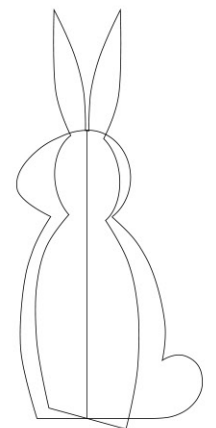

"Easter"

Technical schema

Easter

Easter Gate

Dimensions:
H: 285cm

- 2D Object
- well visible during the day
- visually neutral base

Easter Gate

Technical schema

Butterfly

Dimensions:
H: 120cm, 160cm

- 3D object
- selfie-point
- well visible during the day
- painted construction

Butterfly

Technical schema

Easter Egg

Dimensions:
H: 150cm

- 3D object
- selfie-point
- well visible during the day

Easter Egg

Technical schema

Easter Bunny

Dimensions:
H: 200cm

- 3D object
- selfie-point
- well visible during the day

Easter Bunny

Technical schema

Industrial Easter

Dimensions:
H: 200cm

- 3D Object
- well visible during the day
- visually neutral base
- painted elements
- selfie point

Carrot gate

Dimensions:
H: 500cm

- well visible during the day and night
- 3D object
- selfie point
- LED light