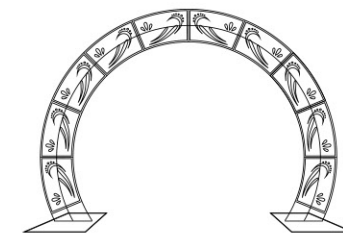

Gate with flowers ver. 2
Technical schema

Gate with flowers

Dimensions:
H: 260cm

- colorful flowers
- 3D object
- painted construction
on gold

Gate with flowers
Technical schema

Easter Egg with seat

Dimensions:
H: 300cm

- 3D Object
- well visible during the day
- visually neutral base
- painted construction
- artificial flowers
- seating place

Easter Egg with seat
Technical schema

Easter Gate

Dimensions:
H: 285cm

- 2D Object
- well visible during the day
- visually neutral base

Easter Gate
Technical schema

Tree Branches

Dimensions:
H: 110cm

- 3D Object

- weather resistant materials
- well visible during the day
- painted construction
- colored pvc materials

Tree Branches

Technical schema

Spring Balls

Dimensions:
H: 70cm

- 3D Object

- weather resistant materials
- well visible during the day
- painted construction
- artificial flowers

Spring balls

Technical schema

Easter Bunny Seat

Dimensions:
H: 290cm