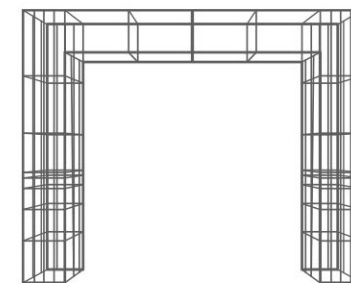

- colorful flowers
- 3D objects
- painted construction on gold
- fashion element

Queen of spring / Forest Fairy
Technical schema

Gate with flowers ver. 2

Dimensions:
H: 280cm

- colorful flowers
- 3D object
- painted construction on gold

Gate with flowers ver. 2
Technical schema

Gate with flowers

Dimensions:
H: 260cm

- colorful flowers
- 3D object
- painted construction
on gold

Gate with flowers
Technical schema

Easter Egg with seat

Dimensions:
H: 300cm

- 3D Object
- well visible during the day
- visually neutral base
- painted construction
- artificial flowers
- seating place

Easter Egg with seat
Technical schema

Easter Gate

Dimensions:
H: 285cm

- 2D Object
- well visible during the day
- visually neutral base

Easter Gate
Technical schema

Tree Branches

Dimensions:
H: 110cm

- 3D Object

- weather resistant materials
- well visible during the day
- painted construction
- colored pvc materials

Tree Branches

Technical schema