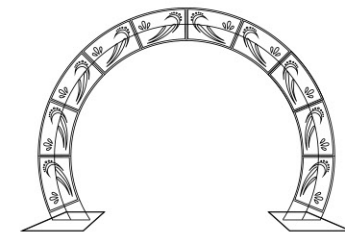

- 3D Object
- well visible during the day
- visually neutral base
- painted elements
- selfie point
- comfortable seat

Easter Bunny Seat

Technical schema

"Easter"

Dimensions:
H: 200cm

- 3D Object
- well visible during the day
- visually neutral base
- painted elements
- selfie point

"Easter"

Technical schema

Easter

Easter Gate

Dimensions:
H: 285cm

- 2D Object
- well visible during the day
- visually neutral base

Easter Gate

Technical schema

Butterfly

Dimensions:
H: 120cm, 160cm

- 3D object
- selfie-point
- well visible during the day
- painted construction

Butterfly

Technical schema

Easter Egg

Dimensions:
H: 150cm

- 3D object
- selfie-point
- well visible during the day

Easter Egg

Technical schema

Easter Bunny

Dimensions:
H: 200cm

- 3D object
- selfie-point
- well visible during the day

Easter Bunny

Technical schema

Industrial Easter