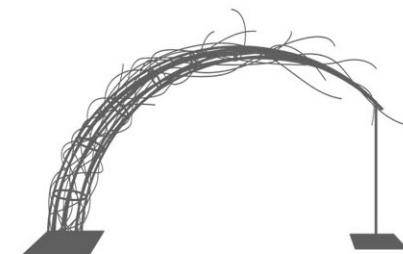

- colorful flowers
- 3D objects
- painted construction on gold
- fashion element

Queen of spring / Forest Fairy
Technical schema

Gate with flowers ver. 2

Dimensions:
H: 280cm

- colorful flowers
- 3D object
- painted construction on gold

Gate with flowers ver. 2
Technical schema

Gate with flowers

Dimensions:
H: 260cm

- colorful flowers
- 3D object
- painted construction
on gold

Gate with flowers
Technical schema

Easter Egg with seat

Dimensions:
H: 300cm

- 3D Object
- well visible during the day
- visually neutral base
- painted construction
- artificial flowers
- seating place

Easter Egg with seat
Technical schema

Easter Gate

Dimensions:
H: 285cm

- 2D Object
- well visible during the day
- visually neutral base

Easter Gate
Technical schema

Tree Branches

Dimensions:
H: 110cm

- 3D Object

- weather resistant materials
- well visible during the day
- painted construction
- colored pvc materials

Tree Branches

Technical schema